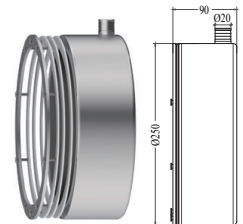

UNDERWATER LIGHT

Underwater Light | ZERN-RC

ZERON
NEW LIGHT NEW LIFE

Underwater Light ZERN-RC-SS280L

3.000K 4.000K 5.000K 6.000K

■ Specification

Model	Daya (W)	Input Voltage	Frequency Amp	LED Efikasi	Total Lumen	CRI	Temperatur Warna	Controller	Proteksi	Proteksi
ZERN-RC-SS280L	18W	DC 12, 24V	50/60Hz	100Lm/W	1.800Lm	>80Ra (Optional >90Ra)	3000K-6000K,RGB	040RGB, 050, 020RGB, 010, 0-10V, DMX512	IP68	Tempered Glass
	35W	DC 12, 24V	50/60Hz	100Lm/W	3.500Lm	>80Ra (Optional >90Ra)	3000K-6000K,RGB		IP68	Tempered Glass
	50W	DC 12, 24V	50/60Hz	100Lm/W	5.000Lm	>80Ra (Optional >90Ra)	3000K-6000K,RGB		IP68	Tempered Glass
	80W	DC 12, 24V	50/60Hz	100Lm/W	8.000Lm	>80Ra (Optional >90Ra)	3000K-6000K,RGB	0-10V	IP68	Tempered Glass

Model : ZERN-RC-SS280L

Dimension (mm)

Beam Angle

Plastic Niche For Concrete Pool (ZERN-RC-SS280L-ABS)

Stainless Steel Niche For Concrete Pool (ZERN-RC-SS280L-SS)

Plastic Niche For Concrete Pool (ZERN-RC-SS280L-ABSV)

Stainless Steel Niche For Concrete Pool (ZERN-RC-SS280L-SSV)

Installation For Concrete Pool

Installation For Vinyl Liner Pool

* Easy maintenance

- Modular LED for easy replacement
- Opening and closing possible of LED module part and power supply part
- Customizable beam angle
- Temperature max 50°