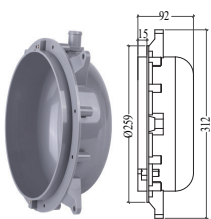

UNDERWATER LIGHT

Underwater Light | ZERN-RC

ZERON
NEW LIGHT NEW LIFE

Underwater Light ZERN-RC-SS280L

3.000K 4.000K 5.000K 6.000K

■ Specification

Model	Daya (W)	Input Voltage	Frequency Amp	LED Efikasi	Total Lumen	CRI	Temperatur Warna	Controller	Proteksi	Proteksi
ZERN-RC-SS280L	18W	DC 12, 24V	50/60Hz	100Lm/W	1.800Lm	>80Ra (Optional >90Ra)	3000K-6000K,RGB	040RGB, 050, 020RGB, 010, 0-10V, DMX512	IP68	Tempered Glass
	35W	DC 12, 24V	50/60Hz	100Lm/W	3.500Lm	>80Ra (Optional >90Ra)	3000K-6000K,RGB		IP68	Tempered Glass
	50W	DC 12, 24V	50/60Hz	100Lm/W	5.000Lm	>80Ra (Optional >90Ra)	3000K-6000K,RGB		IP68	Tempered Glass
	80W	DC 12, 24V	50/60Hz	100Lm/W	8.000Lm	>80Ra (Optional >90Ra)	3000K-6000K,RGB	0-10V	IP68	Tempered Glass

Model : ZERN-RC-SS280L

Dimension (mm)

Beam Angle

Plastic Niche For Concrete Pool (ZERN-RC-SS280L-ABS)

Stainless Steel Niche For Concrete Pool (ZERN-RC-SS280L-SS)

Plastic Niche For Concrete Pool (ZERN-RC-SS280L-ABSV)

Stainless Steel Niche For Concrete Pool (ZERN-RC-SS280L-SSV)

Installation For Concrete Pool

Installation For Vinyl Liner Pool

* Easy maintenance

- Modular LED for easy replacement
- Opening and closing possible of LED module part and power supply part
- Customizable beam angle
- Temperature max 50°