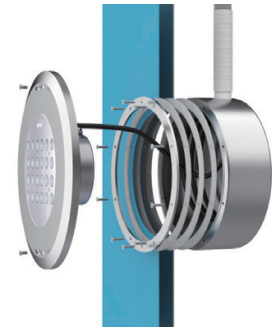

UNDERWATER LIGHT

Underwater Light | ZERN-RC

ZERON
NEW LIGHT NEW LIFE

Underwater Light ZERN-RC-SS280L

3.000K 4.000K 5.000K 6.000K

■ Specification

Model	Daya (W)	Input Voltage	Frequency Amp	LED Efikasi	Total Lumen	CRI	Temperatur Warna	Controller	Proteksi	Proteksi
ZERN-RC-SS280L	18W	DC 12, 24V	50/60Hz	100Lm/W	1.800Lm	>80Ra (Optional >90Ra)	3000K-6000K,RGB	040RGB, 050, 020RGB, 010, 0-10V, DMX512	IP68	Tempered Glass
	35W	DC 12, 24V	50/60Hz	100Lm/W	3.500Lm	>80Ra (Optional >90Ra)	3000K-6000K,RGB		IP68	Tempered Glass
	50W	DC 12, 24V	50/60Hz	100Lm/W	5.000Lm	>80Ra (Optional >90Ra)	3000K-6000K,RGB		IP68	Tempered Glass
	80W	DC 12, 24V	50/60Hz	100Lm/W	8.000Lm	>80Ra (Optional >90Ra)	3000K-6000K,RGB	0-10V	IP68	Tempered Glass

Model : ZERN-RC-SS280L

Dimension (mm)

Beam Angle

Plastic Niche For Concrete Pool (ZERN-RC-SS280L-ABS)

Stainless Steel Niche For Concrete Pool (ZERN-RC-SS280L-SS)

Plastic Niche For Concrete Pool (ZERN-RC-SS280L-ABSV)

Stainless Steel Niche For Concrete Pool (ZERN-RC-SS280L-SSV)

Installation For Concrete Pool

Installation For Vinyl Liner Pool

* Easy maintenance

- Modular LED for easy replacement
- Opening and closing possible of LED module part and power supply part
- Customizable beam angle
- Temperature max 50°