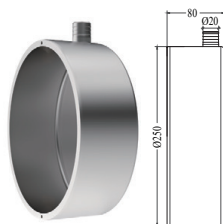

UNDERWATER LIGHT

Underwater Light | ZERN-RC

ZERON
NEW LIGHT NEW LIFE

Underwater Light ZERN-RC-SS280L

3.000K 4.000K 5.000K 6.000K

■ Specification

Model	Daya (W)	Input Voltage	Frequency Amp	LED Efikasi	Total Lumen	CRI	Temperatur Warna	Controller	Proteksi	Proteksi
ZERN-RC-SS280L	18W	DC 12, 24V	50/60Hz	100Lm/W	1.800Lm	>80Ra (Optional >90Ra)	3000K-6000K,RGB	040RGB, 050, 020RGB, 010, 0-10V, DMX512	IP68	Tempered Glass
	35W	DC 12, 24V	50/60Hz	100Lm/W	3.500Lm	>80Ra (Optional >90Ra)	3000K-6000K,RGB		IP68	Tempered Glass
	50W	DC 12, 24V	50/60Hz	100Lm/W	5.000Lm	>80Ra (Optional >90Ra)	3000K-6000K,RGB		IP68	Tempered Glass
	80W	DC 12, 24V	50/60Hz	100Lm/W	8.000Lm	>80Ra (Optional >90Ra)	3000K-6000K,RGB	0-10V	IP68	Tempered Glass

Model : ZERN-RC-SS280L

Dimension (mm)

Beam Angle

Plastic Niche For Concrete Pool (ZERN-RC-SS280L-ABS)

Stainless Steel Niche For Concrete Pool (ZERN-RC-SS280L-SS)

Plastic Niche For Concrete Pool (ZERN-RC-SS280L-ABSV)

Stainless Steel Niche For Concrete Pool (ZERN-RC-SS280L-SSV)

Installation For Concrete Pool

Installation For Vinyl Liner Pool

* Easy maintenance

- Modular LED for easy replacement
- Opening and closing possible of LED module part and power supply part
- Customizable beam angle
- Temperature max 50°