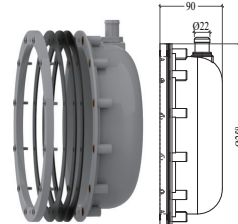

UNDERWATER LIGHT

Underwater Light | ZERN-RC

ZERON
NEW LIGHT NEW LIFE

Underwater Light ZERN-RC-SS280L

3.000K 4.000K 5.000K 6.000K

■ Specification

Model	Daya (W)	Input Voltage	Frequency Amp	LED Efikasi	Total Lumen	CRI	Temperatur Warna	Controller	Proteksi	Proteksi
ZERN-RC-SS280L	18W	DC 12, 24V	50/60Hz	100Lm/W	1.800Lm	>80Ra (Optional >90Ra)	3000K-6000K,RGB	040RGB, 050, 020RGB, 010, 0-10V, DMX512	IP68	Tempered Glass
	35W	DC 12, 24V	50/60Hz	100Lm/W	3.500Lm	>80Ra (Optional >90Ra)	3000K-6000K,RGB		IP68	Tempered Glass
	50W	DC 12, 24V	50/60Hz	100Lm/W	5.000Lm	>80Ra (Optional >90Ra)	3000K-6000K,RGB		IP68	Tempered Glass
	80W	DC 12, 24V	50/60Hz	100Lm/W	8.000Lm	>80Ra (Optional >90Ra)	3000K-6000K,RGB	0-10V	IP68	Tempered Glass

Model : ZERN-RC-SS280L

Dimension (mm)

Beam Angle

Plastic Niche For Concrete Pool (ZERN-RC-SS280L-ABS)

Stainless Steel Niche For Concrete Pool (ZERN-RC-SS280L-SS)

Plastic Niche For Concrete Pool (ZERN-RC-SS280L-ABSV)

Stainless Steel Niche For Concrete Pool (ZERN-RC-SS280L-SSV)

Installation For Concrete Pool

Installation For Vinyl Liner Pool

* Easy maintenance

- Modular LED for easy replacement
- Opening and closing possible of LED module part and power supply part
- Customizable beam angle
- Temperature max 50°